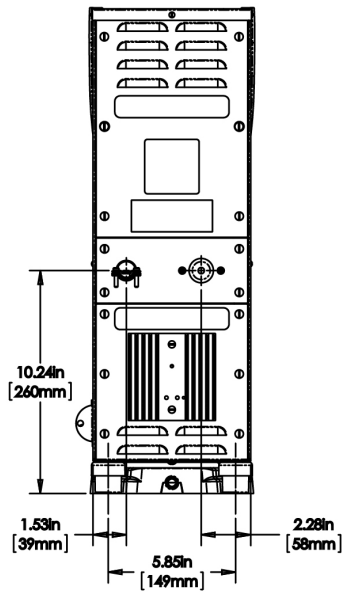

## Specifications

**Product #:** 45300.0006

**Dispense:** Push Button

**Water Access:** Plumbed

**Finish:** Stainless

**Temp. Setting:** 212°F (100.000°C)

**Dispense:** Portion Control

## Plumbing Requirements

PSI	kPa	Fitting Supplied	Water Flow Required (GPM)
20-90	138-621	1/4" Male Flare Fitting	-

Created on:  
02/28/2018

	Unit			Shipping				
	Width	Height	Depth	Width	Height	Depth	Weight	Volume
English	7.5 in.	22.3 in.	20.5 in.	10.6 in. in.	32.3 in. in.	21.9 in. in.	23.810 lbs	4.398 ft <sup>3</sup>
Metric	19.1 cm	56.6 cm	52.1 cm	26.9 cm cm	82.0 cm cm	55.6 cm cm	10.800 kgs	0.125 m <sup>3</sup>