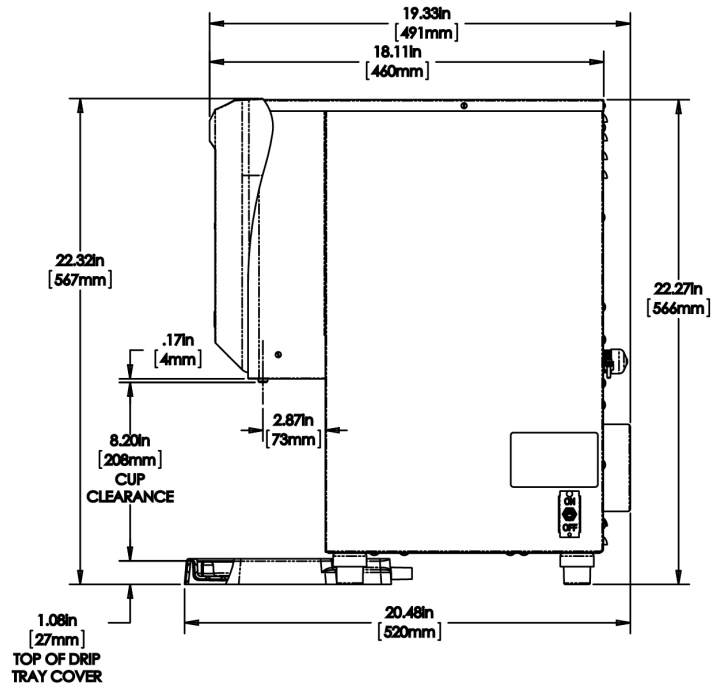

## Plumbing Requirements

PSI	kPa	Fitting Supplied	Water Flow Required (GPM)
20-90	138-621	1/4" Male Flare Fitting	-

Created on:  
02/28/2018

	Unit			Shipping				
	Width	Height	Depth	Width	Height	Depth	Weight	Volume
English	7.5 in.	22.3 in.	20.5 in.	10.6 in. in.	32.3 in. in.	21.9 in. in.	23.810 lbs	4.398 ft <sup>3</sup>
Metric	19.1 cm	56.6 cm	52.1 cm	26.9 cm cm	82.0 cm cm	55.6 cm cm	10.800 kgs	0.125 m <sup>3</sup>