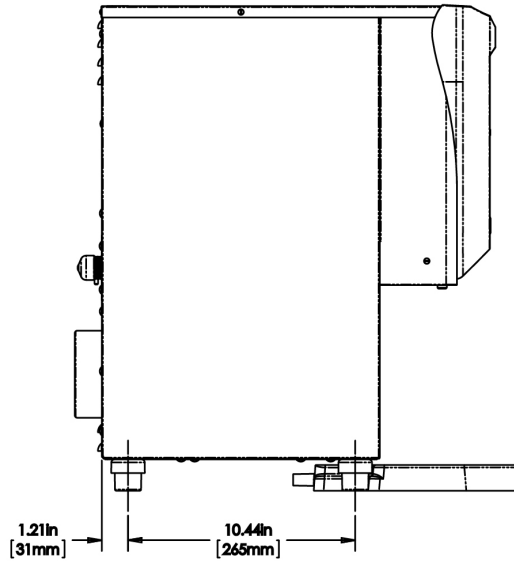

Created on:  
02/28/2018

	Unit			Shipping				
	Width	Height	Depth	Width	Height	Depth	Weight	Volume
English	7.5 in.	22.3 in.	20.5 in.	10.6 in. in.	32.3 in. in.	21.9 in. in.	23.810 lbs	4.398 ft <sup>3</sup>
Metric	19.1 cm	56.6 cm	52.1 cm	26.9 cm cm	82.0 cm cm	55.6 cm cm	10.800 kgs	0.125 m <sup>3</sup>