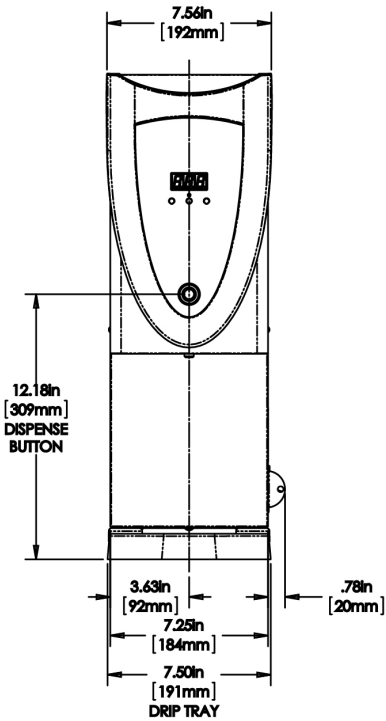

## Specifications

**Product #:** 45300.0006

**Dispense:** Push Button

**Water Access:** Plumbed

**Finish:** Stainless

**Temp. Setting:** 212°F (100.000°C)

**Dispense:** Portion Control

## Plumbing Requirements

PSI	kPa	Fitting Supplied	Water Flow Required (GPM)
20-90	138-621	1/4" Male Flare Fitting	-

Created on:  
02/28/2018

	Unit			Shipping				
	Width	Height	Depth	Width	Height	Depth	Weight	Volume
English	7.5 in.	22.3 in.	20.5 in.	10.6 in. in.	32.3 in. in.	21.9 in. in.	23.810 lbs	4.398 ft <sup>3</sup>
Metric	19.1 cm	56.6 cm	52.1 cm	26.9 cm cm	82.0 cm cm	55.6 cm cm	10.800 kgs	0.125 m <sup>3</sup>